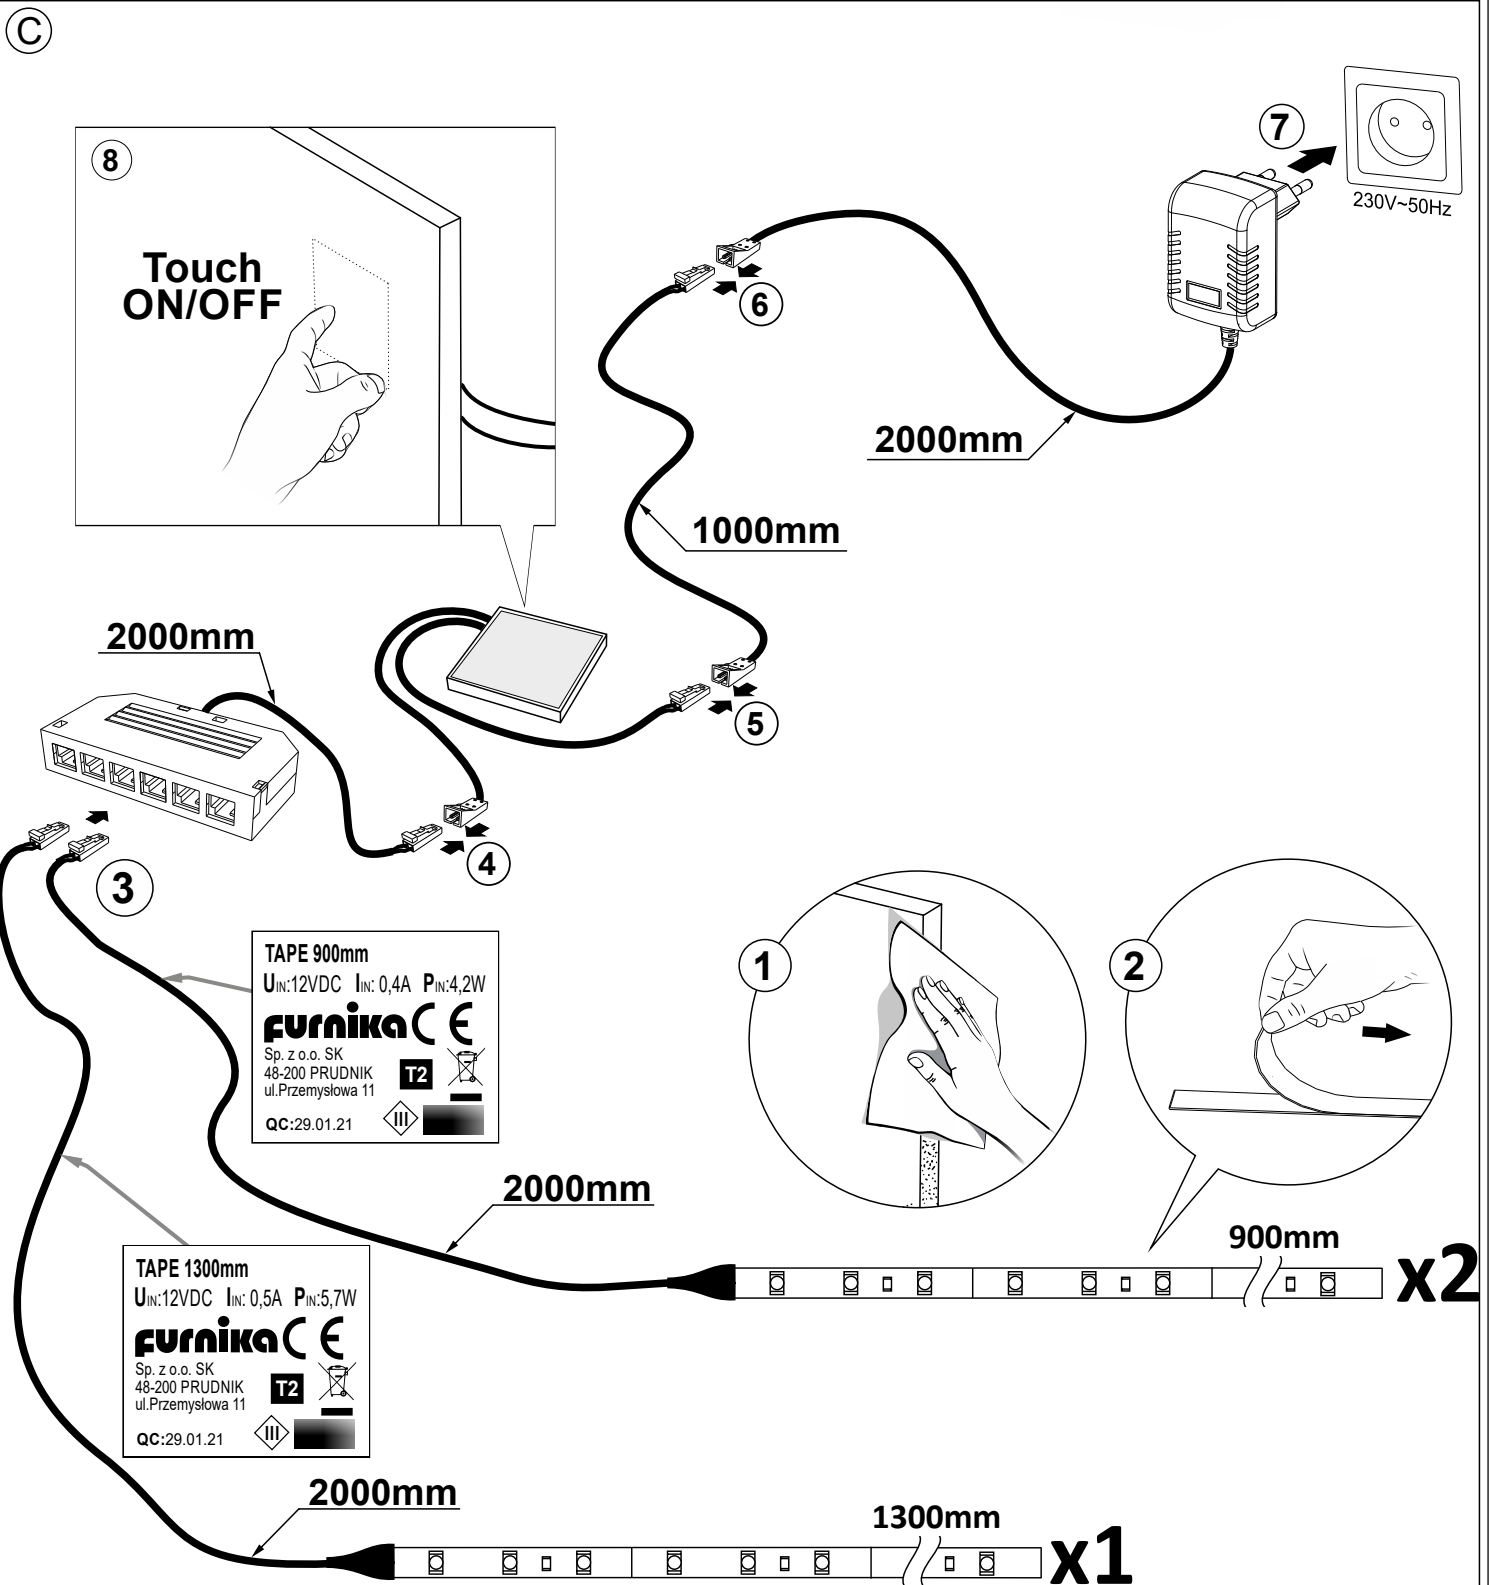

**R - 50 St.**  
3x30 mm

I

II

III

IV

Montowanie LED

V

VI

# Montowanie LED

**LED SET 3 TAPE  
(2x900+1300)  
MODEL 3**

	4200K	ON OFF				
	1830 lm	15 000	30 000h	<1s	$L=900$ $L=1300$	
<b>A</b>	kWh/1000h	INPUT: 100-240V~50/60Hz				
	15,5	OUTPUT: 12VDC LED : $U_{IN}:12VDC$ $I_{IN}:1,2A$ $P_{IN}:14,1W$				