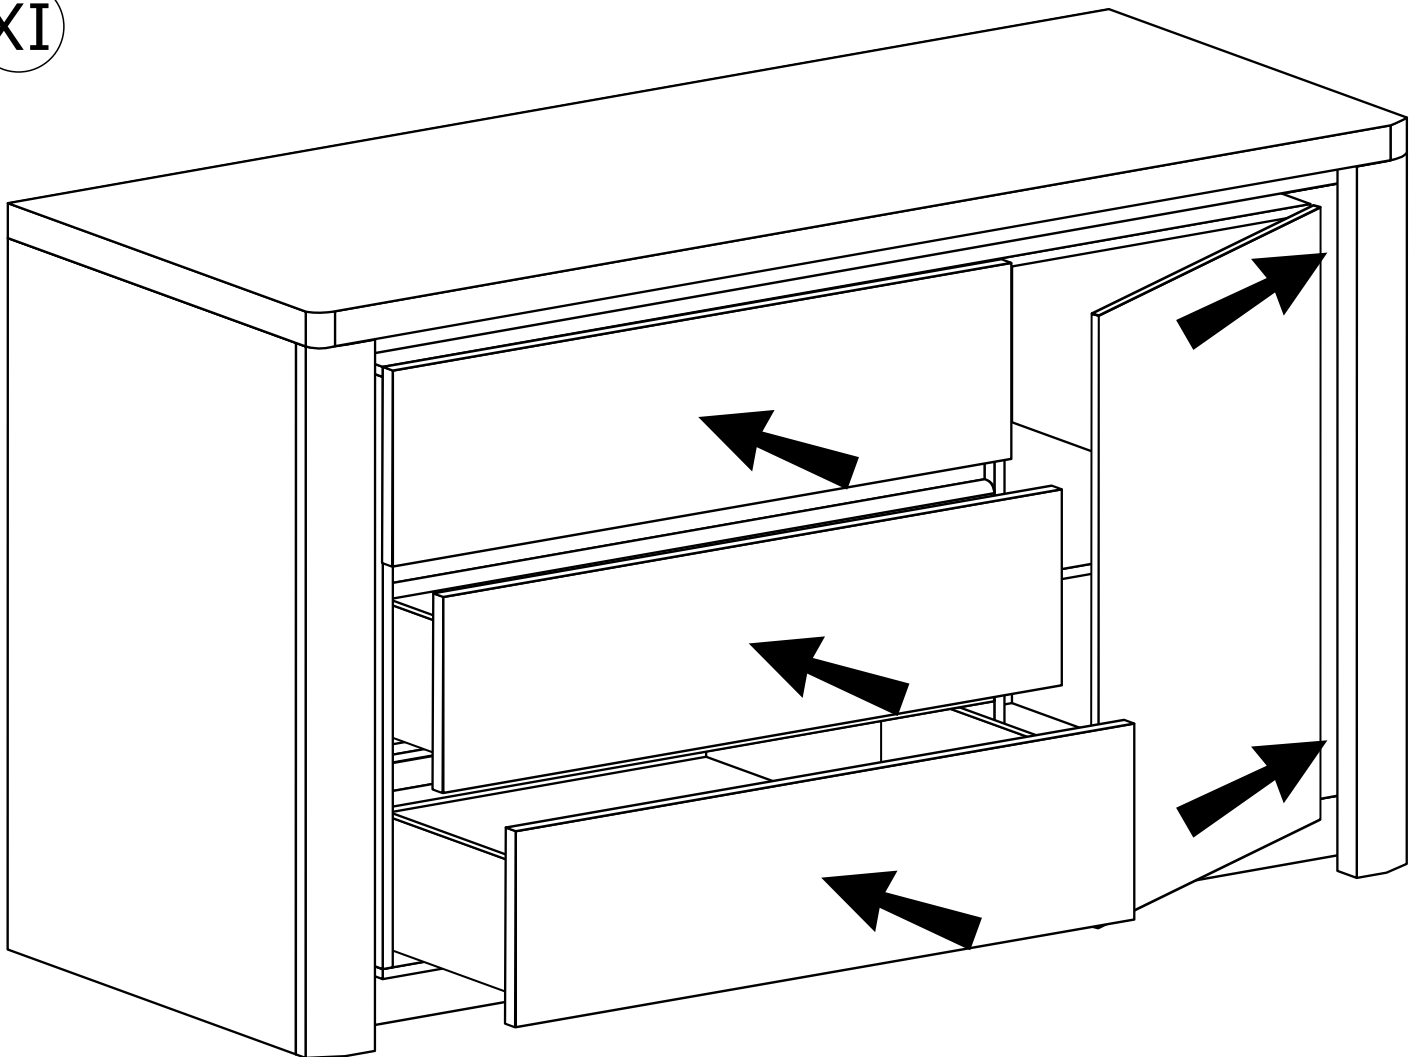

# Montowanie LED

**LED SET 3 TAPE  
(2x900+1300)  
MODEL 3**

	4200K	ON OFF				
	1830 lm	15 000	30 000h	<1s	$L=900$ $L=1300$	
<b>A</b>	kWh/1000h	INPUT: 100-240V~50/60Hz				
	15,5	OUTPUT: 12VDC LED : $U_{IN}:12VDC$ $I_{IN}:1,2A$ $P_{IN}:14,1W$				