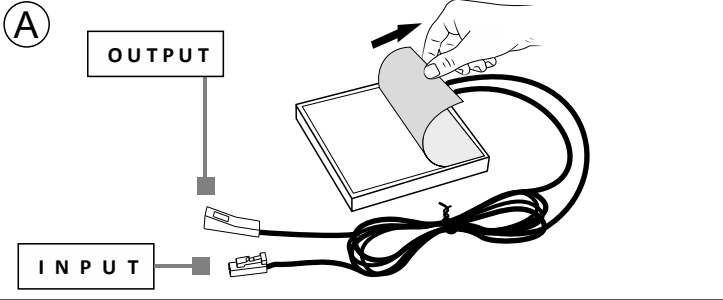

# Montowanie LED

**LED SET 3 TAPE  
(2x900+1300)  
MODEL 3**

	4200K	ON OFF				
	1830 lm	15 000	30 000h	<1s	$L=900$ $L=1300$	
<b>A</b>	kWh/1000h	INPUT: 100-240V~50/60Hz				
	15,5	OUTPUT: 12VDC LED : $U_{IN}:12VDC$ $I_{IN}:1,2A$ $P_{IN}:14,1W$				